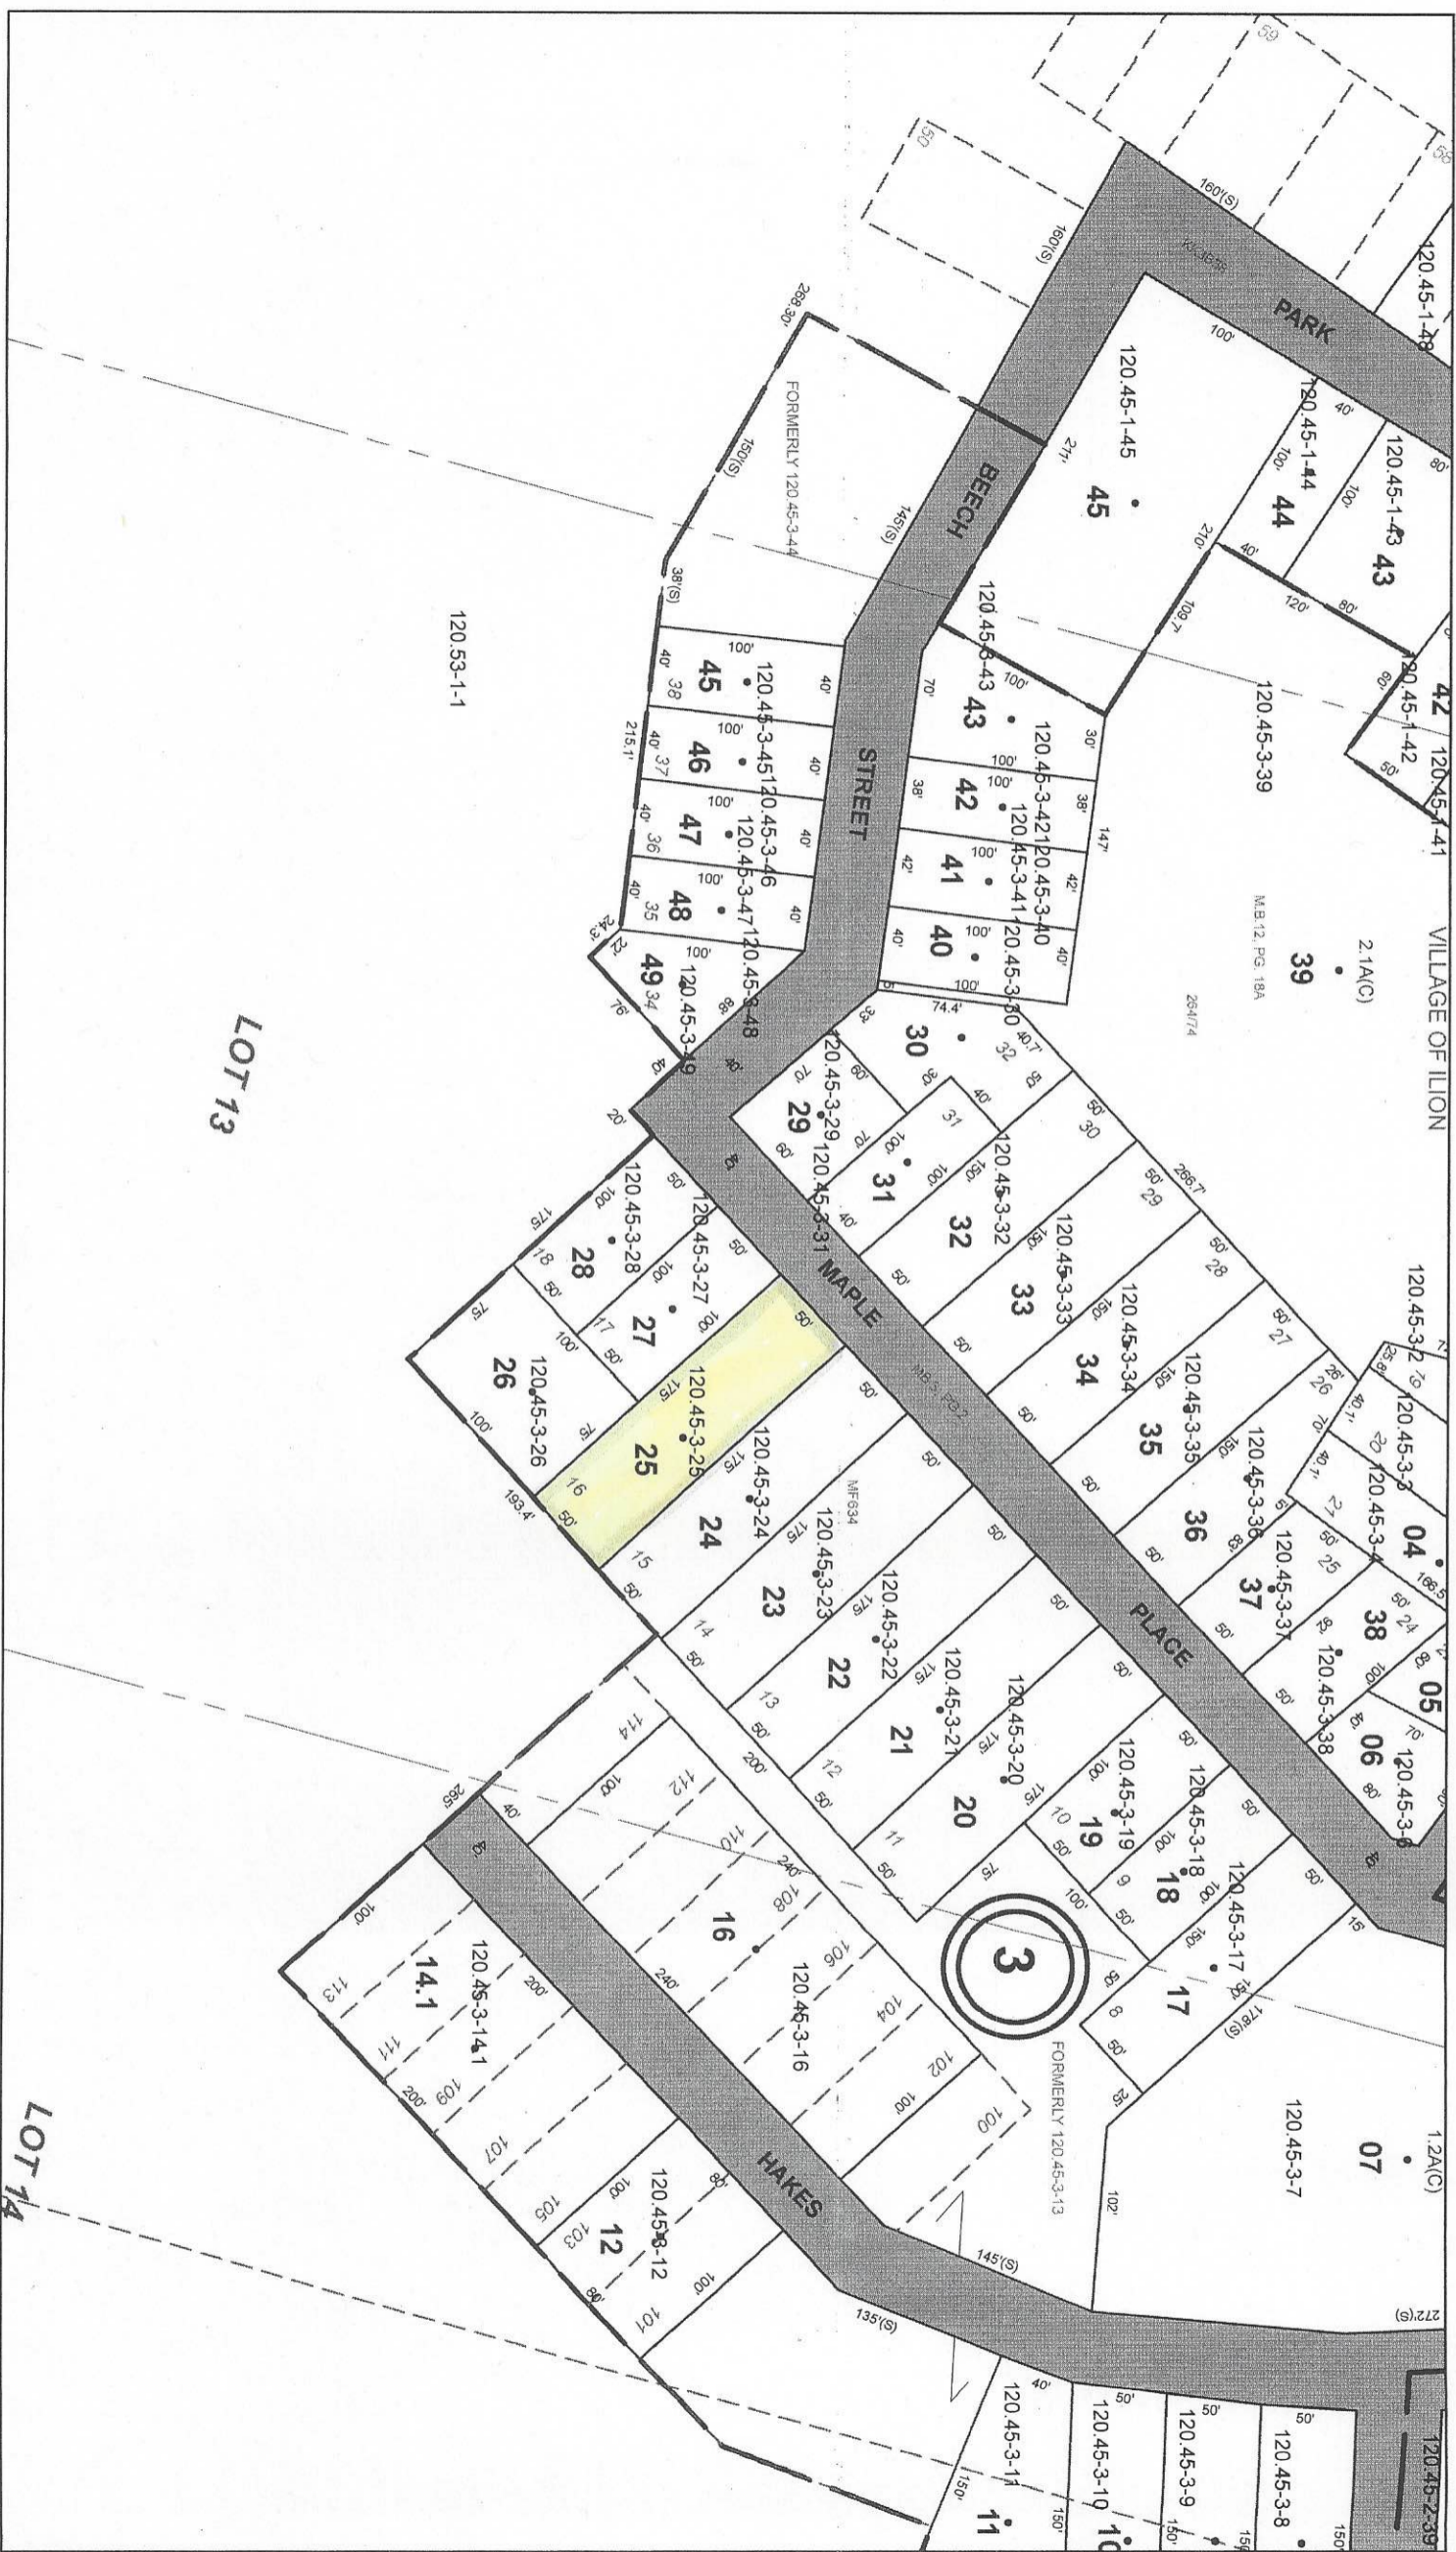

1 inch = 100 feet

V/O ILION

120.45-3-25

LOT 13

LOT 14

VILLAGE OF ILION

120.45-3-25